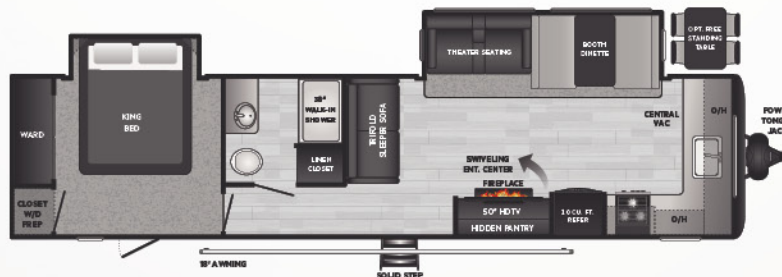

28RKS | WEIGHT 7012 | LENGTH 32' 11"

- SUPER SLIDE, REAR KITCHEN, OUTSIDE KITCHEN

29DFS | WEIGHT 7126 | LENGTH 33' 11"

- SUPER SLIDE, DOUBLE BUNKS, HIDDEN PANTRY

29QBS | WEIGHT TBD | LENGTH 33' 3"

- SUPER SLIDE, FOUR SINGLE BUNKS, LARGE WRAP AROUND EXTERIOR STORAGE

31BRD | WEIGHT TBD | LENGTH 35' 11"

- DOUBLE SLIDE, BUNKROOM W/ SLIDE, LARGE OUTSIDE KITCHEN

32LBH | WEIGHT 7516 | LENGTH 36' 6"

- SUPER SLIDE, BUNKROOM, BIKE DOOR

34FKDS | WEIGHT 8394 | LENGTH 38' 11"

- DOUBLE SLIDE, KING BED SLIDE, WASHER/DRYER PREP