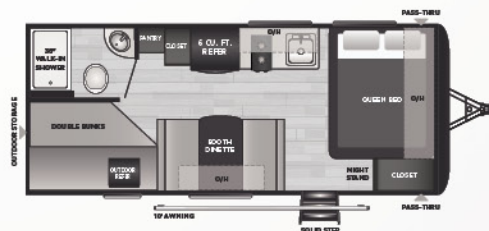

201BH | WEIGHT TBD | LENGTH TBD

SPORT • NON-SLIDE DOUBLE BUNKS

NEW FLOOR PLANS