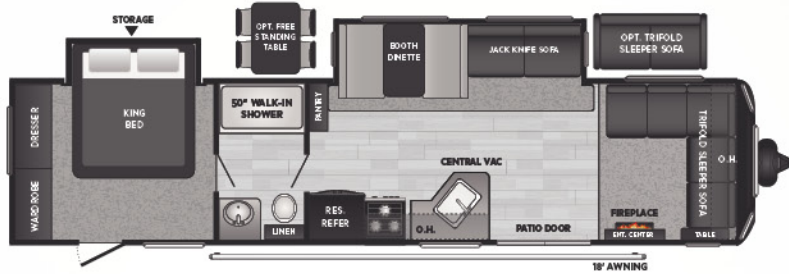

38FDDS | WEIGHT 8519 | LENGTH 39' 11"
• DOUBLE SLIDE, KING BED SLIDE, FRONT SECTIONAL