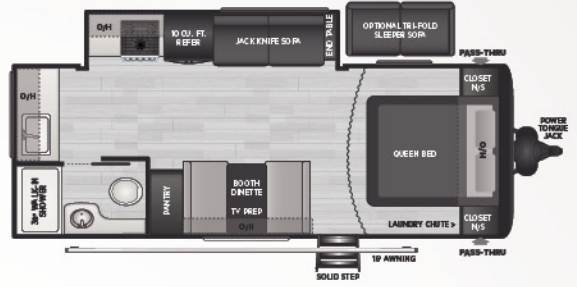

186SS | WEIGHT 4291 | LENGTH 22' 10"

SPORT • SUPER SLIDE, REAR PANTRY/WARDROBE

201BH | WEIGHT TBD | LENGTH TBD

SPORT • NON-SLIDE DOUBLE BUNKS

NEW FLOOR PLANS

20RDN | WEIGHT TBD | LENGTH 24' 11"

- NON-SLIDE, REAR DINETTE, LARGE REAR WINDOWS