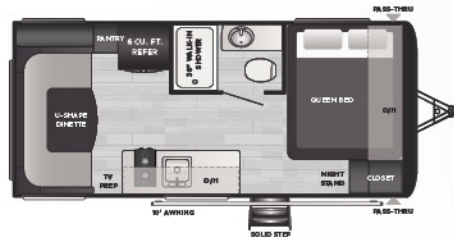

174RK | WEIGHT 4085 | LENGTH 21' 5"

SPORT • BOOTH DINETTE, REAR KITCHEN SLIDE, MURPHY BED

175BH | WEIGHT 3428 | LENGTH 21' 5"

SPORT • NON-SLIDE, SINGLE BUNKS

176BH | WEIGHT 3810 | LENGTH 21' 5"

SPORT • BOOTH DINETTE SLIDE, SINGLE BUNKS

177RD | WEIGHT 3397 | LENGTH 21' 5"

SPORT • NON-SLIDE, REAR DINETTE

179RB | WEIGHT 3753 | LENGTH 21' 5"

SPORT • BOOTH DINETTE SLIDE, REAR BATHROOM

181BH | WEIGHT 4580 | LENGTH 22' 9"

SPORT • U-SHAPE DINETTE SLIDE, DOUBLE BUNKS, MURPHY BED