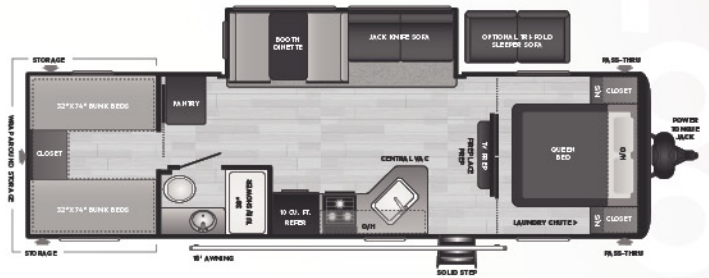

29QBS | WEIGHT TBD | LENGTH 33' 3"

- SUPER SLIDE, FOUR SINGLE BUNKS, LARGE WRAP AROUND EXTERIOR STORAGE