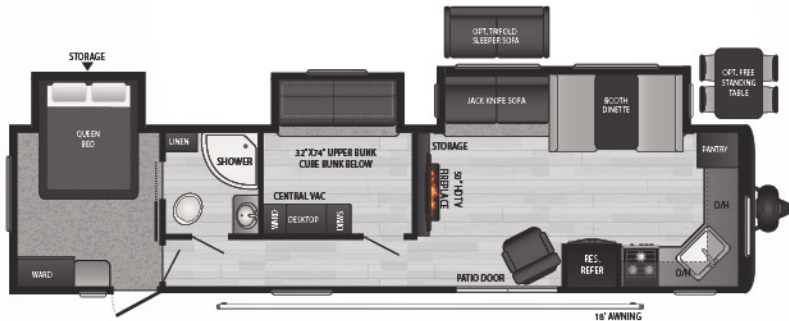

28RKS | WEIGHT 7012 | LENGTH 32' 11"

- SUPER SLIDE, REAR KITCHEN, OUTSIDE KITCHEN

29DFS | WEIGHT 7126 | LENGTH 33' 11"

- SUPER SLIDE, DOUBLE BUNKS, HIDDEN PANTRY

29QBS | WEIGHT TBD | LENGTH 33' 3"

- SUPER SLIDE, FOUR SINGLE BUNKS, LARGE WRAP AROUND EXTERIOR STORAGE

31BRD | WEIGHT TBD | LENGTH 35' 11"

- DOUBLE SLIDE, BUNKROOM W/ SLIDE, LARGE OUTSIDE KITCHEN

32LBH | WEIGHT 7516 | LENGTH 36' 6"

- SUPER SLIDE, BUNKROOM, BIKE DOOR

34FKDS | WEIGHT 8394 | LENGTH 38' 11"

- DOUBLE SLIDE, KING BED SLIDE, WASHER/DRYER PREP

38HDS | WEIGHT 8306 | LENGTH 39' 11"
 • DOUBLE SLIDE, KING BED SLIDE, FRONT BUNKROOM

38FDDS | WEIGHT 8519 | LENGTH 39' 11"
 • DOUBLE SLIDE, KING BED SLIDE, FRONT SECTIONAL

38FKTS | WEIGHT 9286 | LENGTH 39' 11"
 • TRIPLE SLIDE, QUEEN BED SLIDE, MID-BUNKROOM W/ SLIDE