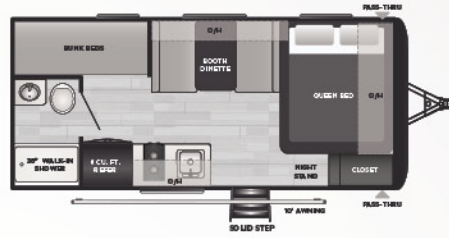

174RK | WEIGHT 4085 | LENGTH 21' 5"

SPORT • BOOTH DINETTE, REAR KITCHEN SLIDE, MURPHY BED

175BH | WEIGHT 3428 | LENGTH 21' 5"

SPORT • NON-SLIDE, SINGLE BUNKS

176BH | WEIGHT 3810 | LENGTH 21' 5"

SPORT • BOOTH DINETTE SLIDE, SINGLE BUNKS