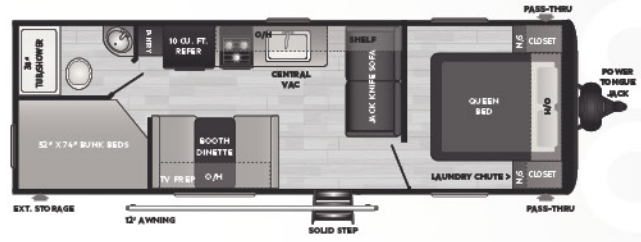

186SS | WEIGHT 4291 | LENGTH 22' 10"

SPORT • SUPER SLIDE, REAR PANTRY/WARDROBE

201BH | WEIGHT TBD | LENGTH TBD

SPORT • NON-SLIDE DOUBLE BUNKS

NEW FLOOR PLANS

20RDN | WEIGHT TBD | LENGTH 24' 11"

- NON-SLIDE, REAR DINETTE, LARGE REAR WINDOWS

NEW! 22MLS | WEIGHT 5525 | LENGTH 26' 4"

- COMBO SLIDE, MIDDLE LIVING, OPEN CONCEPT

NEW! 24RBS | WEIGHT TBD | LENGTH TBD

- SUPER SLIDE, REAR BATH, OUTDOOR KITCHEN

NEW! 25BHN | WEIGHT TBD | LENGTH 29' 3"

- NON-SLIDE, DOUBLE BUNKS, PRIVATE BEDROOM