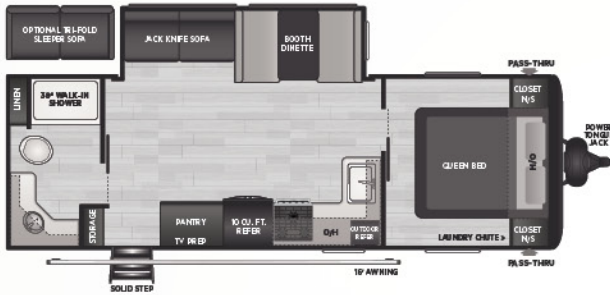

186SS | WEIGHT 4291 | LENGTH 22' 10"

SPORT • SUPER SLIDE, REAR PANTRY/WARDROBE

201BH | WEIGHT TBD | LENGTH TBD

SPORT • NON-SLIDE DOUBLE BUNKS

NEW FLOOR PLANS

20RDN | WEIGHT TBD | LENGTH 24' 11"

- NON-SLIDE, REAR DINETTE, LARGE REAR WINDOWS

NEW! 22MLS | WEIGHT 5525 | LENGTH 26' 4"

- COMBO SLIDE, MIDDLE LIVING, OPEN CONCEPT

NEW! 24RBS | WEIGHT TBD | LENGTH TBD

- SUPER SLIDE, REAR BATH, OUTDOOR KITCHEN

NEW! 25BHN | WEIGHT TBD | LENGTH 29' 3"

- NON-SLIDE, DOUBLE BUNKS, PRIVATE BEDROOM