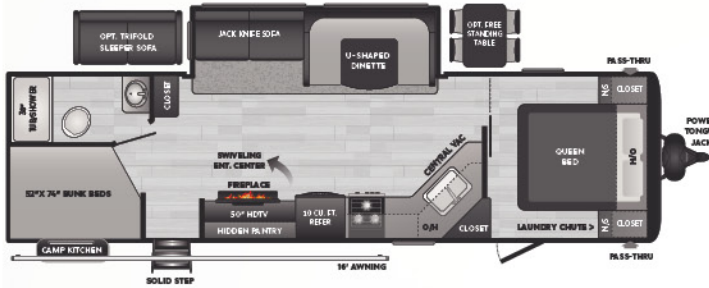

29DFS | WEIGHT 7126 | LENGTH 33' 11"

- SUPER SLIDE, DOUBLE BUNKS, HIDDEN PANTRY