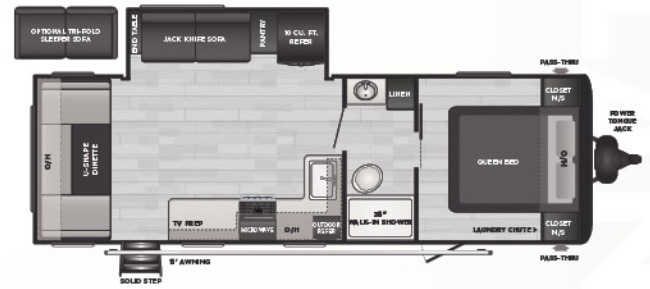

NEW! 25RDS | WEIGHT 6195 | LENGTH 29' 7"

- COMBO SLIDE, REAR DINETTE, OUTDOOR KITCHEN