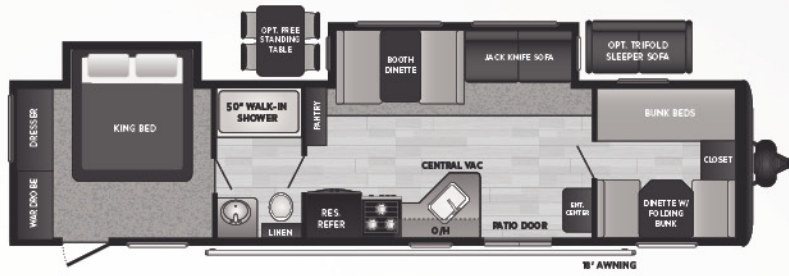

31BRD | WEIGHT TBD | LENGTH 35' 11"

- DOUBLE SLIDE, BUNKROOM W/ SLIDE, LARGE OUTSIDE KITCHEN

32LBH | WEIGHT 7516 | LENGTH 36' 6"

- SUPER SLIDE, BUNKROOM, BIKE DOOR

34FKDS | WEIGHT 8394 | LENGTH 38' 11"

- DOUBLE SLIDE, KING BED SLIDE, WASHER/DRYER PREP