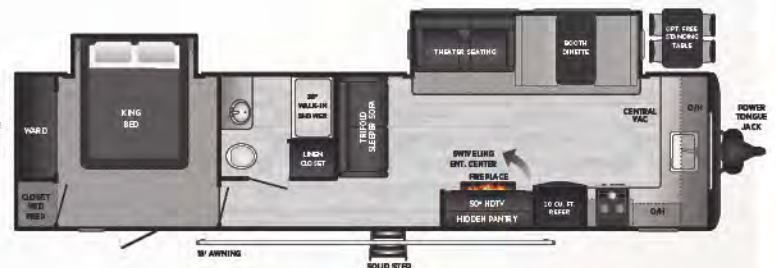

34FKDS WEIGHT 8394 LENGTH 38' 11"

EASTERN • DOUBLE SLIDE, KING BED SLIDE, WASHER/DRYER PREP