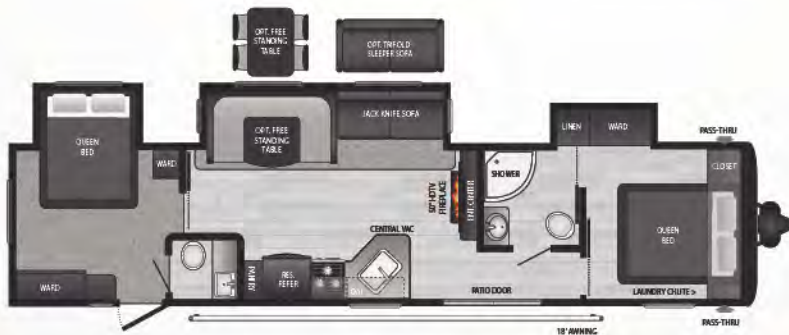

EASTERN • SUPER SLIDE, BUNKROOM, BIKE DOOR

34FKDS WEIGHT 8394 LENGTH 38' 11"

EASTERN • DOUBLE SLIDE, KING BED SLIDE, WASHER/DRYER PREP

38HDS | WEIGHT 8306 | LENGTH 39' 11"

EASTERN • DOUBLE SLIDE, KING BED SLIDE, FRONT BUNKROOM

38FDDS | WEIGHT 8519 | LENGTH 39' 11"

EASTERN • DOUBLE SLIDE, KING BED SLIDE, FRONT SECTIONAL

38FKTS | WEIGHT 9286 | LENGTH 39' 11"

EASTERN • TRIPLE SLIDE, QUEEN BED SLIDE, MID-BUNKROOM W/ SLIDE

38FQTS | WEIGHT 9350 | LENGTH 39' 11"