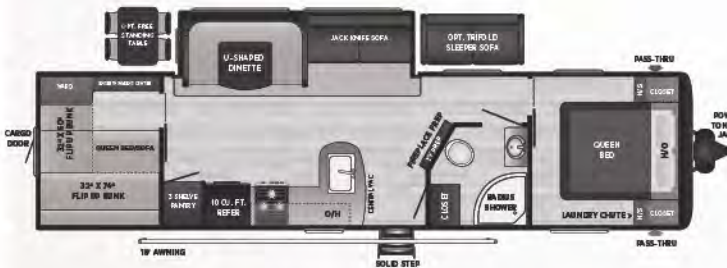

• SUPER SLIDE, REAR KITCHEN, OUTSIDE KITCHEN

29DFSWE WEIGHT 7036 LENGTH 32' 11"

• SUPER SLIDE, DOUBLE BUNKS, HIDDEN PANTRY

29QBSWE WEIGHT TBD LENGTH TBD

• SUPER SLIDE, FOUR SINGLE BUNKS, LARGE WRAP AROUND EXTERIOR STORAGE

30BHKSW WEIGHT 7468 LENGTH 34' 10"

• DOUBLE SLIDES, BUNKROOM, ISLAND KITCHEN

31BRD WEIGHT TBD LENGTH 35' 11"

EASTERN • DOUBLE SLIDE, BUNKROOM W/ SLIDE, LARGE OUTSIDE KITCHEN

32LBH WEIGHT 7516 LENGTH 36' 6"