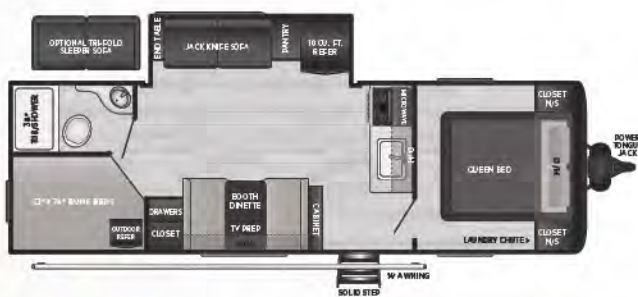

NEW! 22MLS | WEIGHT 5525 | LENGTH 26' 4"

- COMBO SLIDE, MIDDLE LIVING, OPEN CONCEPT

NEW! 24RBS | WEIGHT TBD | LENGTH TBD

- SUPER SLIDE, REAR BATH, OUTDOOR KITCHEN

NEW! 25BHN | WEIGHT TBD | LENGTH 29' 3"

- NON-SLIDE, DOUBLE BUNKS, PRIVATE BEDROOM