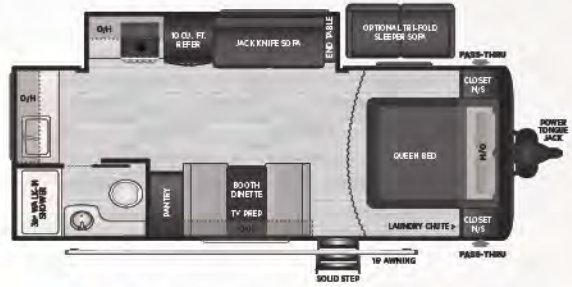

186SS | WEIGHT 4291 | LENGTH 22' 10"

SPORT • SUPER SLIDE, REAR PANTRY/WARDROBE

201BH | WEIGHT TBD | LENGTH TBD

SPORT • NON-SLIDE DOUBLE BUNKS

20RDN | WEIGHT TBD | LENGTH 24' 11"

- NON-SLIDE, REAR DINETTE, LARGE REAR WINDOWS