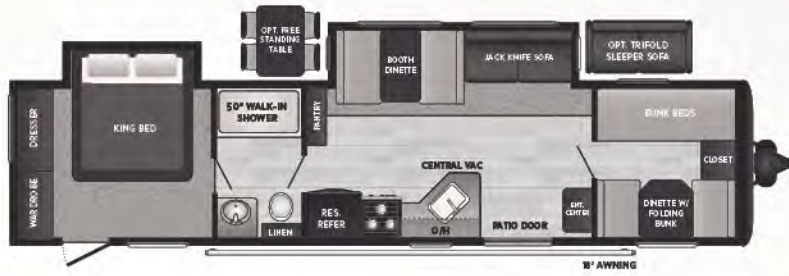

31BRD | WEIGHT TBD | LENGTH 35' 11"

- DOUBLE SLIDE, BUNKROOM W/ SLIDE, LARGE OUTSIDE KITCHEN

32LBH | WEIGHT 7516 | LENGTH 36' 6"

- SUPER SLIDE, BUNKROOM, BIKE DOOR

34FKDS | WEIGHT 8394 | LENGTH 38' 11"

- DOUBLE SLIDE, KING BED SLIDE, WASHER/DRYER PREP