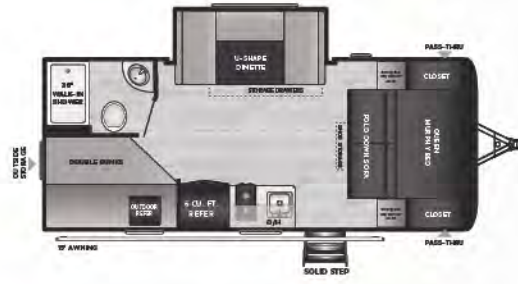

174RK | WEIGHT 4085 | LENGTH 21' 5"

SPORT • BOOTH DINETTE, REAR KITCHEN SLIDE, MURPHY BED

175BH | WEIGHT 3428 | LENGTH 21' 5"

SPORT • NON-SLIDE, SINGLE BUNKS

176BH | WEIGHT 3810 | LENGTH 21' 5"

SPORT • BOOTH DINETTE SLIDE, SINGLE BUNKS

177RD | WEIGHT 3397 | LENGTH 21' 5"

SPORT • NON-SLIDE, REAR DINETTE

179RB | WEIGHT 3753 | LENGTH 21' 5"

SPORT • BOOTH DINETTE SLIDE, REAR BATHROOM

181BH | WEIGHT 4580 | LENGTH 22' 9"

SPORT • U-SHAPE DINETTE SLIDE, DOUBLE BUNKS, MURPHY BED