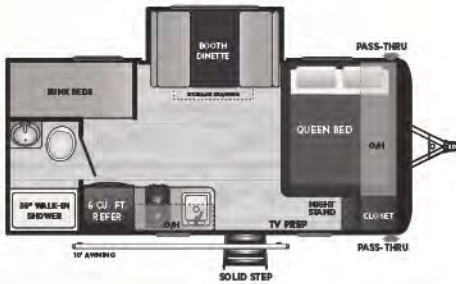

176BH | WEIGHT 3810 | LENGTH 21' 5"

SPORT • BOOTH DINETTE SLIDE, SINGLE BUNKS