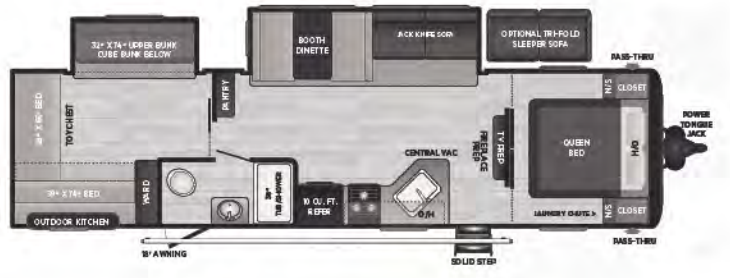

31BRD WEIGHT TBD LENGTH 35' 11"

EASTERN • DOUBLE SLIDE, BUNKROOM W/ SLIDE, LARGE OUTSIDE KITCHEN