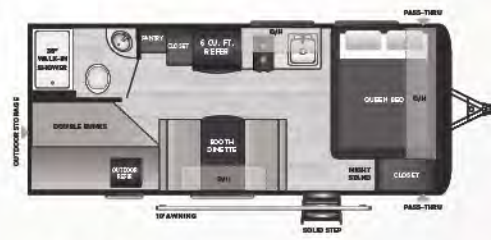

201BH | WEIGHT TBD | LENGTH TBD

SPORT • NON-SLIDE DOUBLE BUNKS