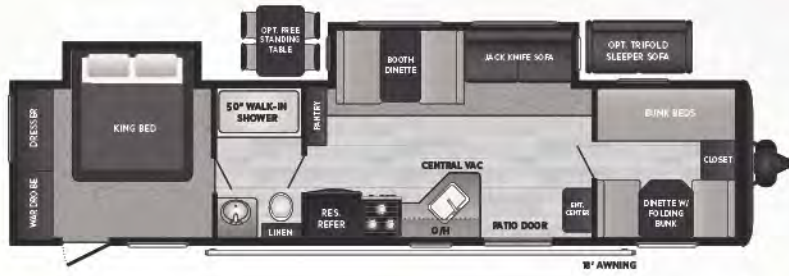

38HDS | WEIGHT 8306 | LENGTH 39' 11"

EASTERN • DOUBLE SLIDE, KING BED SLIDE, FRONT BUNKROOM