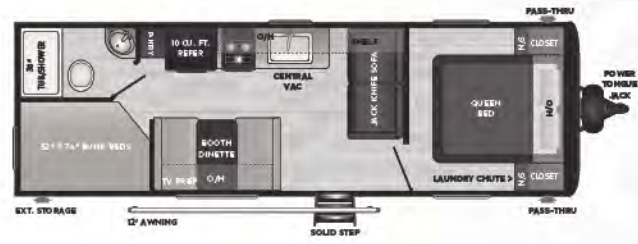

NEW! 22MLS | WEIGHT 5525 | LENGTH 26' 4"

- COMBO SLIDE, MIDDLE LIVING, OPEN CONCEPT

NEW! 24RBS | WEIGHT TBD | LENGTH TBD

- SUPER SLIDE, REAR BATH, OUTDOOR KITCHEN

NEW! 25BHN | WEIGHT TBD | LENGTH 29' 3"

- NON-SLIDE, DOUBLE BUNKS, PRIVATE BEDROOM