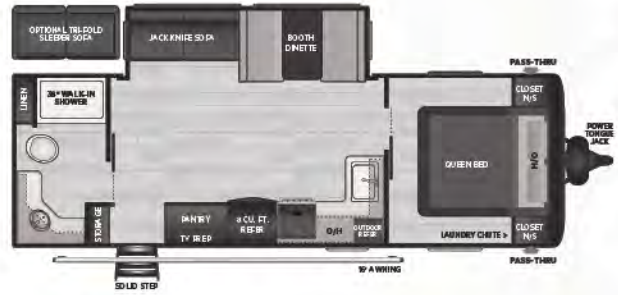

NEW! **24RBSWE** | WEIGHT TBD | LENGTH TBD

• SUPER SLIDE, REAR BATH, OUTDOOR KITCHEN