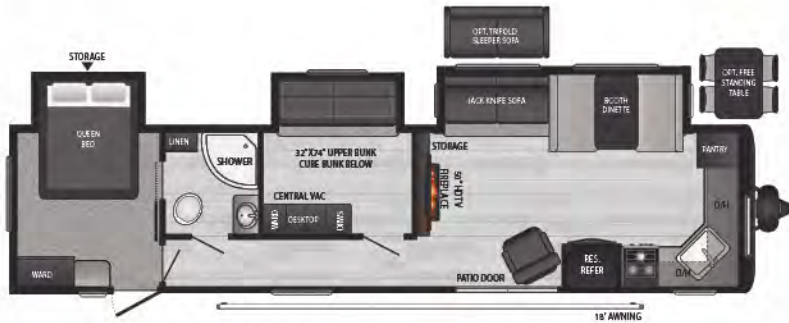

38FKTS | WEIGHT 9286 | LENGTH 39' 11"
• TRIPLE SLIDE, QUEEN BED SLIDE, MID-BUNKROOM W/ SLIDE