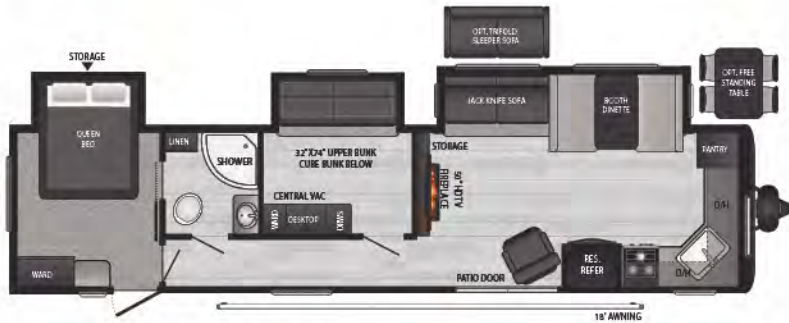

38FKTS | WEIGHT 9286 | LENGTH 39' 11"

EASTERN • TRIPLE SLIDE, QUEEN BED SLIDE, MID-BUNKROOM W/ SLIDE