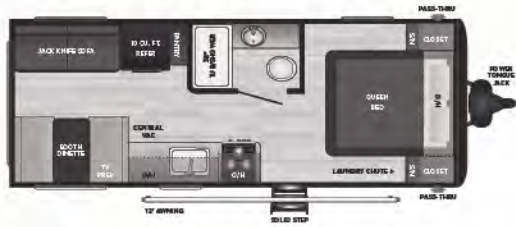

20RDN | WEIGHT TBD | LENGTH 24' 11"

- NON-SLIDE, REAR DINETTE, LARGE REAR WINDOWS