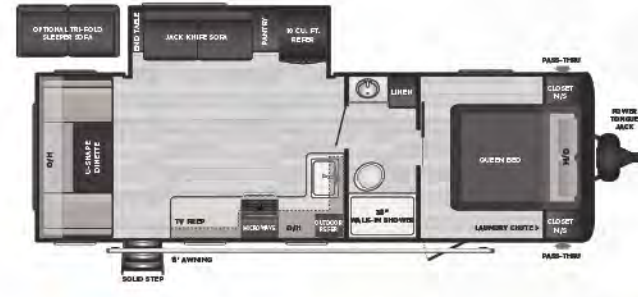

NEW! 25RDS | WEIGHT 6195 | LENGTH 29' 8"

- COMBO SLIDE, REAR DINETTE, OUTDOOR KITCHEN