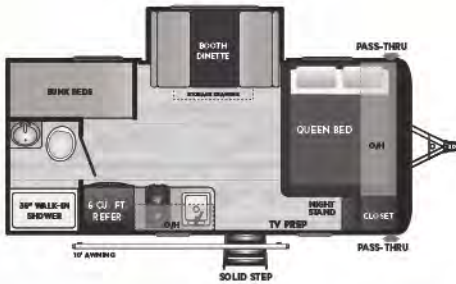

174RK | WEIGHT 4085 | LENGTH 21' 5"

SPORT • BOOTH DINETTE, REAR KITCHEN SLIDE, MURPHY BED

175BH | WEIGHT 3428 | LENGTH 21' 5"

SPORT • NON-SLIDE, SINGLE BUNKS

176BH | WEIGHT 3810 | LENGTH 21' 5"

SPORT • BOOTH DINETTE SLIDE, SINGLE BUNKS