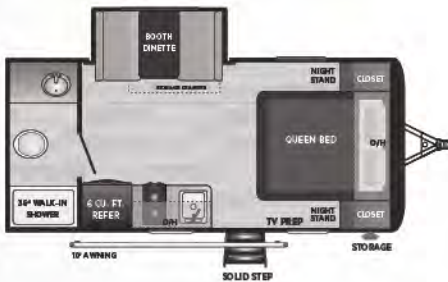

179RB | WEIGHT 3753 | LENGTH 21' 5"

SPORT • BOOTH DINETTE SLIDE, REAR BATHROOM