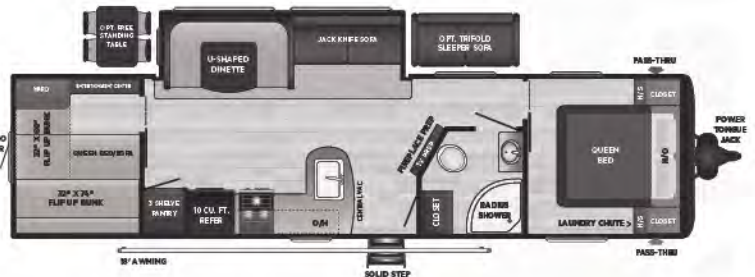

28RKS | WEIGHT 7012 | LENGTH 32' 11"

- SUPER SLIDE, REAR KITCHEN, OUTSIDE KITCHEN

29DFS | WEIGHT 7126 | LENGTH 33' 11"

- SUPER SLIDE, DOUBLE BUNKS, HIDDEN PANTRY

29QBS | WEIGHT TBD | LENGTH 33' 3"

- SUPER SLIDE, FOUR SINGLE BUNKS, LARGE WRAP AROUND EXTERIOR STORAGE

31BRD | WEIGHT TBD | LENGTH 35' 11"

- DOUBLE SLIDE, BUNKROOM W/ SLIDE, LARGE OUTSIDE KITCHEN

32LBH | WEIGHT 7516 | LENGTH 36' 6"

- SUPER SLIDE, BUNKROOM, BIKE DOOR

34FKDS | WEIGHT 8394 | LENGTH 38' 11"

- DOUBLE SLIDE, KING BED SLIDE, WASHER/DRYER PREP