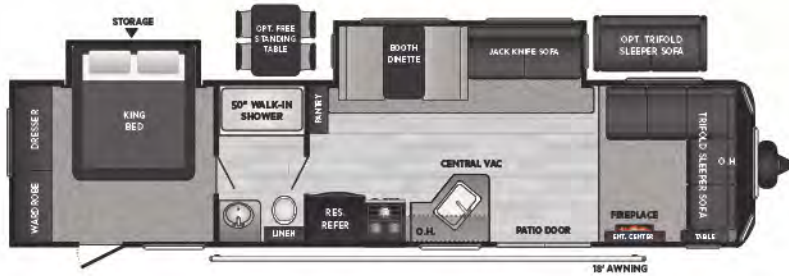

38FDDS | WEIGHT 8519 | LENGTH 39' 11"
• DOUBLE SLIDE, KING BED SLIDE, FRONT SECTIONAL