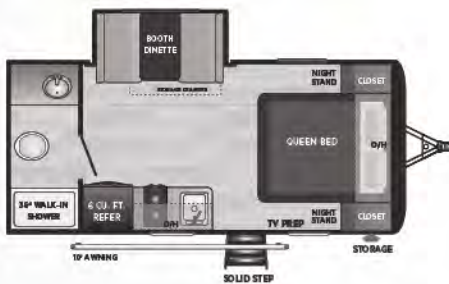

179RB | WEIGHT 3753 | LENGTH 21' 5"

SPORT • BOOTH DINETTE SLIDE, REAR BATHROOM