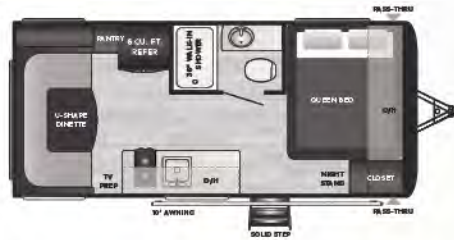

174RK | WEIGHT 4085 | LENGTH 21' 5"

SPORT • BOOTH DINETTE, REAR KITCHEN SLIDE, MURPHY BED

175BH | WEIGHT 3428 | LENGTH 21' 5"

SPORT • NON-SLIDE, SINGLE BUNKS

176BH | WEIGHT 3810 | LENGTH 21' 5"

SPORT • BOOTH DINETTE SLIDE, SINGLE BUNKS