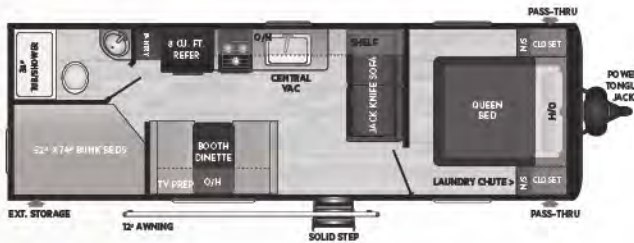

21BHNWE | WEIGHT TBD | LENGTH TBD

• NON-SLIDE, DOUBLE BUNKS, MURPHY BED

NEW! **22MLSWE** | WEIGHT TBD | LENGTH TBD

• COMBO SLIDE, MIDDLE LIVING, OPEN CONCEPT

NEW! **24RBSWE** | WEIGHT TBD | LENGTH TBD

• SUPER SLIDE, REAR BATH, OUTDOOR KITCHEN