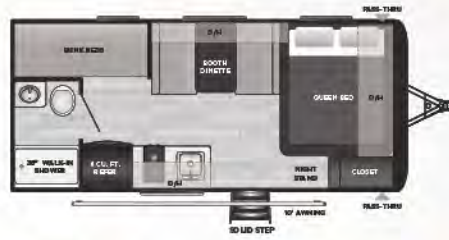

174RK | WEIGHT 4085 | LENGTH 21' 5"

SPORT • BOOTH DINETTE, REAR KITCHEN SLIDE, MURPHY BED

175BH | WEIGHT 3428 | LENGTH 21' 5"

SPORT • NON-SLIDE, SINGLE BUNKS

176BH | WEIGHT 3810 | LENGTH 21' 5"

SPORT • BOOTH DINETTE SLIDE, SINGLE BUNKS