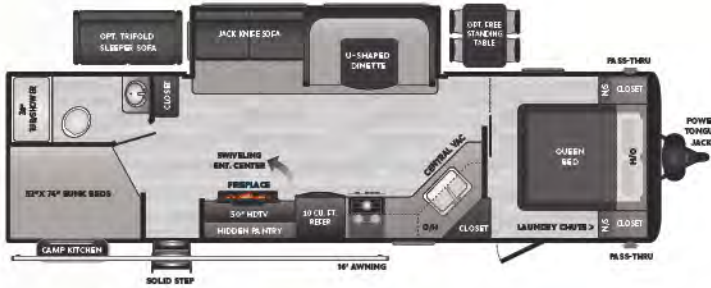

29DFS | WEIGHT 7126 | LENGTH 33' 11"

- SUPER SLIDE, DOUBLE BUNKS, HIDDEN PANTRY