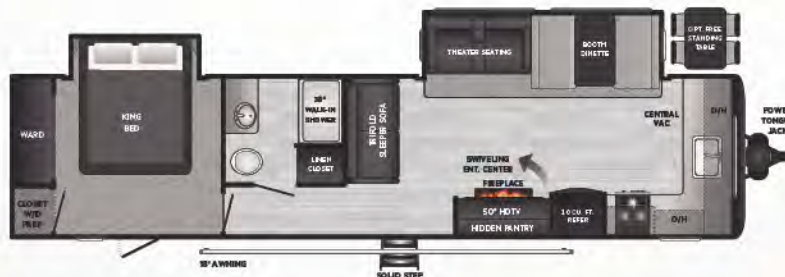

34FKDS | WEIGHT 8394 | LENGTH 38' 11"

- DOUBLE SLIDE, KING BED SLIDE, WASHER/DRYER PREP