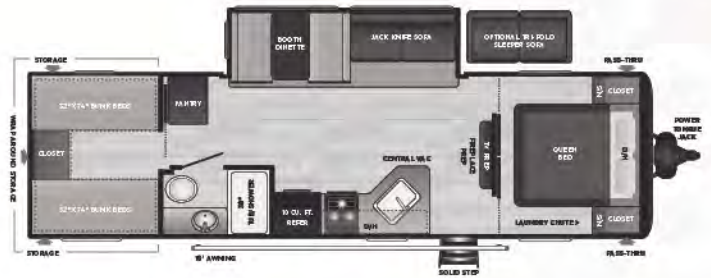

29QBS | WEIGHT TBD | LENGTH 33' 3"

- SUPER SLIDE, FOUR SINGLE BUNKS, LARGE WRAP AROUND EXTERIOR STORAGE