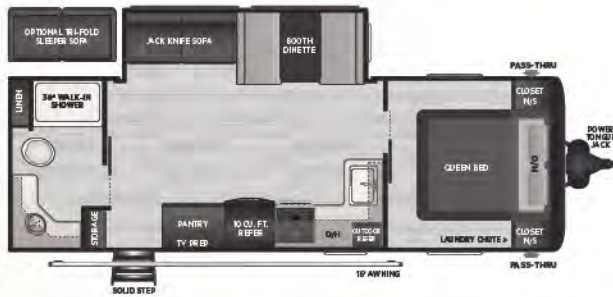

NEW! 24RBS | WEIGHT TBD | LENGTH TBD

- SUPER SLIDE, REAR BATH, OUTDOOR KITCHEN