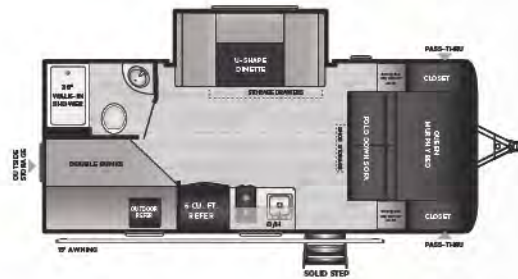

181BH | WEIGHT 4580 | LENGTH 22' 9"

SPORT • U-SHAPE DINETTE SLIDE, DOUBLE BUNKS, MURPHY BED