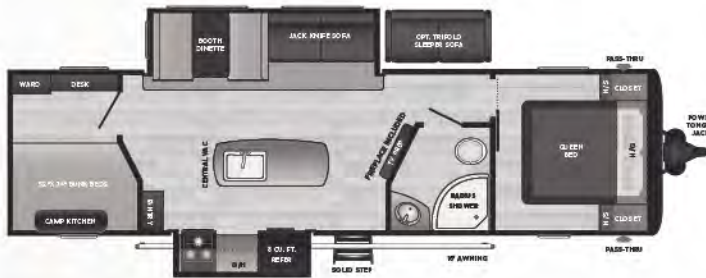

• SUPER SLIDE, REAR KITCHEN, OUTSIDE KITCHEN

29DFSWE WEIGHT 7036 LENGTH 32' 11"

• SUPER SLIDE, DOUBLE BUNKS, HIDDEN PANTRY

29QBSWE WEIGHT TBD LENGTH TBD

• SUPER SLIDE, FOUR SINGLE BUNKS, LARGE WRAP AROUND EXTERIOR STORAGE