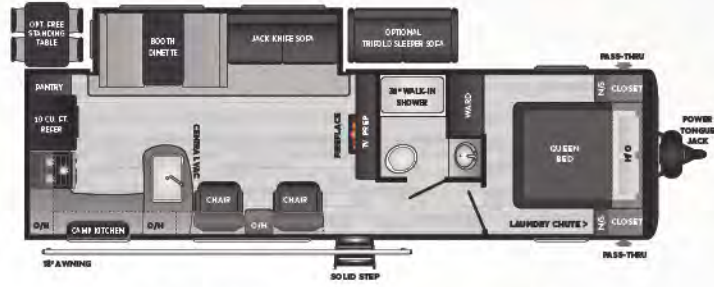

NEW! 25BHS | WEIGHT TBD | LENGTH TBD

- COMBO SLIDE, DOUBLE BUNKS, OUTDOOR KITCHEN

NEW! 25RDS | WEIGHT 6195 | LENGTH 29' 8"

- COMBO SLIDE, REAR DINETTE, OUTDOOR KITCHEN

26BHS | WEIGHT TBD | LENGTH 30' 8"

- SUPER SLIDE, DOUBLE BUNKS, DOUBLE ENTRY