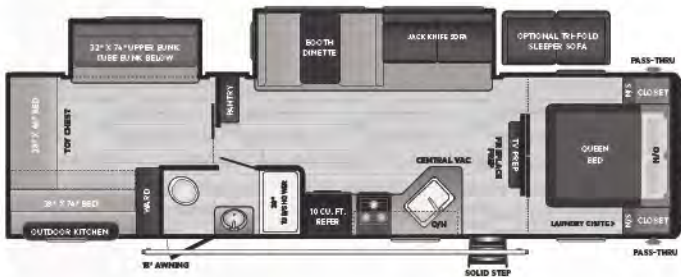

28RKS | WEIGHT 7012 | LENGTH 32' 11"

- SUPER SLIDE, REAR KITCHEN, OUTSIDE KITCHEN

29DFS | WEIGHT 7126 | LENGTH 33' 11"

- SUPER SLIDE, DOUBLE BUNKS, HIDDEN PANTRY

29QBS | WEIGHT TBD | LENGTH 33' 3"

- SUPER SLIDE, FOUR SINGLE BUNKS, LARGE WRAP AROUND EXTERIOR STORAGE