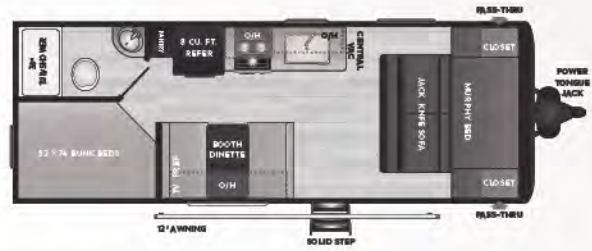

186SS | WEIGHT 4291 | LENGTH 22' 10"

SPORT • SUPER SLIDE, REAR PANTRY/WARDROBE

201BH | WEIGHT TBD | LENGTH TBD

SPORT • NON-SLIDE, DOUBLE BUNKS

20RDNWE | WEIGHT TBD | LENGTH TBD

• NON-SLIDE, REAR DINETTE, LARGE REAR WINDOWS