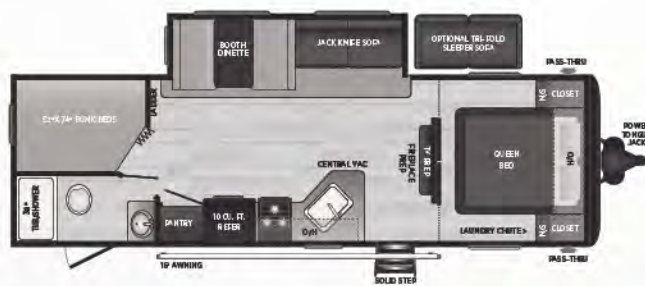

NEW! 22MLS | WEIGHT 5525 | LENGTH 26' 4"

- COMBO SLIDE, MIDDLE LIVING, OPEN CONCEPT

NEW! 24RBS | WEIGHT TBD | LENGTH TBD

- SUPER SLIDE, REAR BATH, OUTDOOR KITCHEN

NEW! 25BHN | WEIGHT TBD | LENGTH 29' 3"

- NON-SLIDE, DOUBLE BUNKS, PRIVATE BEDROOM

NEW! 25BHS | WEIGHT TBD | LENGTH TBD

- COMBO SLIDE, DOUBLE BUNKS, OUTDOOR KITCHEN

NEW! 25RDS | WEIGHT 6195 | LENGTH 29' 8"

- COMBO SLIDE, REAR DINETTE, OUTDOOR KITCHEN

26BHS | WEIGHT TBD | LENGTH 30' 8"

- SUPER SLIDE, DOUBLE BUNKS, DOUBLE ENTRY