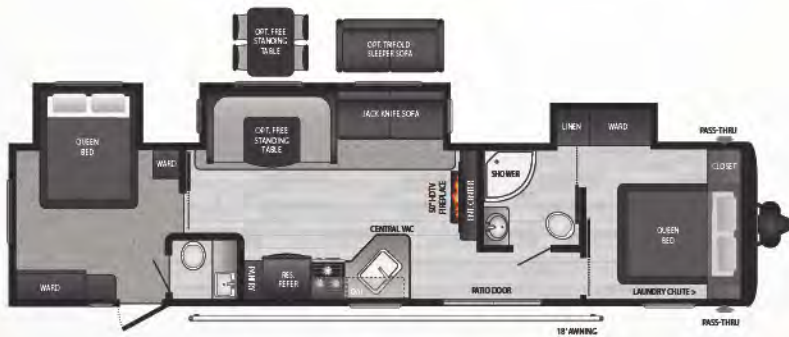

31BRD | WEIGHT TBD | LENGTH 35' 11"

- DOUBLE SLIDE, BUNKROOM W/ SLIDE, LARGE OUTSIDE KITCHEN

32LBH | WEIGHT 7516 | LENGTH 36' 6"

- SUPER SLIDE, BUNKROOM, BIKE DOOR

34FKDS | WEIGHT 8394 | LENGTH 38' 11"

- DOUBLE SLIDE, KING BED SLIDE, WASHER/DRYER PREP

38HDS | WEIGHT 8306 | LENGTH 39' 11"
 • DOUBLE SLIDE, KING BED SLIDE, FRONT BUNKROOM

38FDDS | WEIGHT 8519 | LENGTH 39' 11"
 • DOUBLE SLIDE, KING BED SLIDE, FRONT SECTIONAL

38FKTS | WEIGHT 9286 | LENGTH 39' 11"
 • TRIPLE SLIDE, QUEEN BED SLIDE, MID-BUNKROOM W/ SLIDE