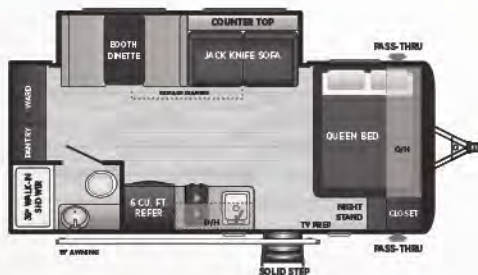

177RD | WEIGHT 3397 | LENGTH 21' 5"

SPORT • NON-SLIDE, REAR DINETTE

179RB | WEIGHT 3753 | LENGTH 21' 5"

SPORT • BOOTH DINETTE SLIDE, REAR BATHROOM

181BH | WEIGHT 4580 | LENGTH 22' 9"

SPORT • U-SHAPE DINETTE SLIDE, DOUBLE BUNKS, MURPHY BED