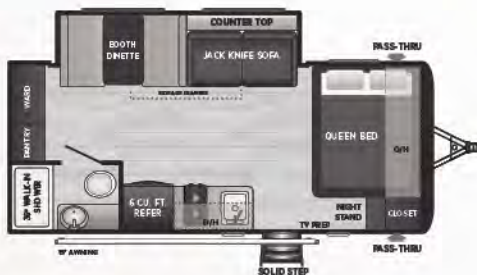

177RD | WEIGHT 3397 | LENGTH 21' 5"

SPORT • NON-SLIDE, REAR DINETTE

179RB | WEIGHT 3753 | LENGTH 21' 5"

SPORT • BOOTH DINETTE SLIDE, REAR BATHROOM

181BH | WEIGHT 4580 | LENGTH 22' 9"

SPORT • U-SHAPE DINETTE SLIDE, DOUBLE BUNKS, MURPHY BED