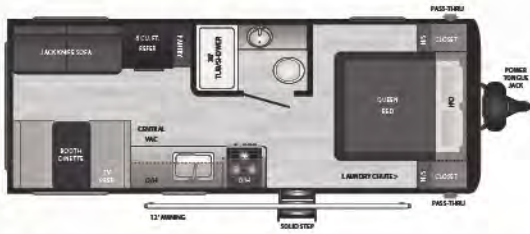

20RDNWE | WEIGHT TBD | LENGTH TBD

• NON-SLIDE, REAR DINETTE, LARGE REAR WINDOWS