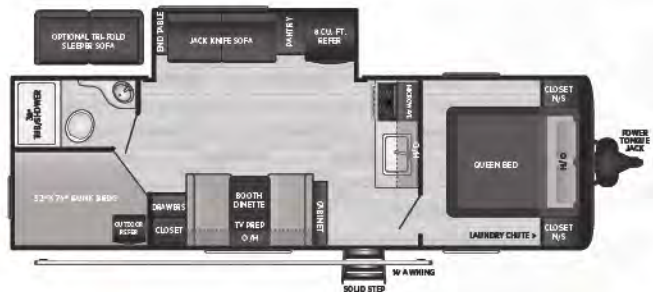

NEW! **25BHSWE** | WEIGHT TBD | LENGTH TBD

• COMBO SLIDE, DOUBLE BUNKS, OUTDOOR KITCHEN