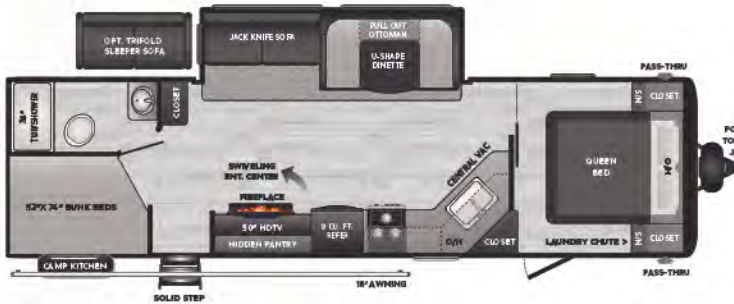

29DFSWE WEIGHT 7036 LENGTH 32' 11"

• SUPER SLIDE, DOUBLE BUNKS, HIDDEN PANTRY