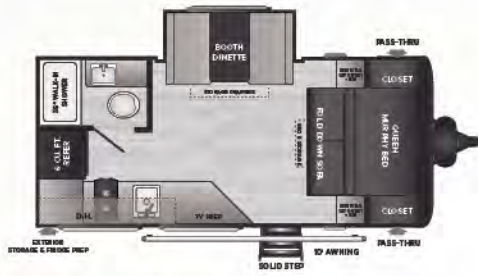

174RK | WEIGHT 4085 | LENGTH 21' 5"

SPORT • BOOTH DINETTE, REAR KITCHEN SLIDE, MURPHY BED