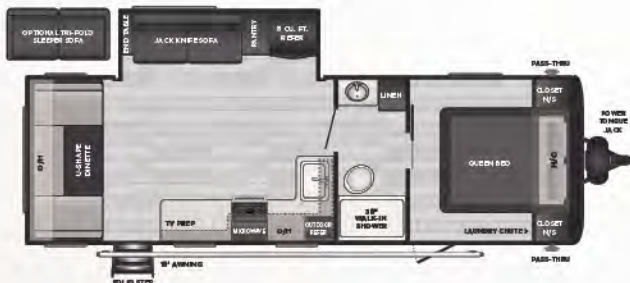

NEW! **25RDSWE** | WEIGHT TBD | LENGTH TBD

• COMBO SLIDE, REAR DINETTE, OUTDOOR KITCHEN