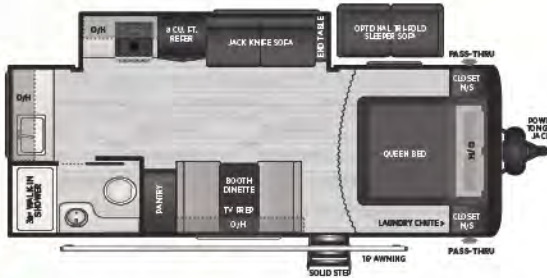

NEW! **22MLSWE** | WEIGHT TBD | LENGTH TBD

• COMBO SLIDE, MIDDLE LIVING, OPEN CONCEPT