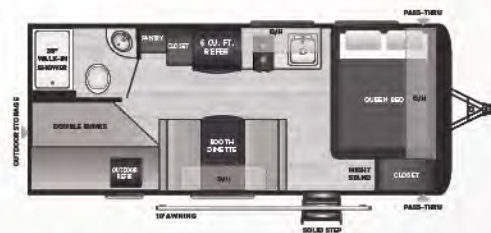

201BH | WEIGHT TBD | LENGTH TBD

SPORT • NON-SLIDE, DOUBLE BUNKS