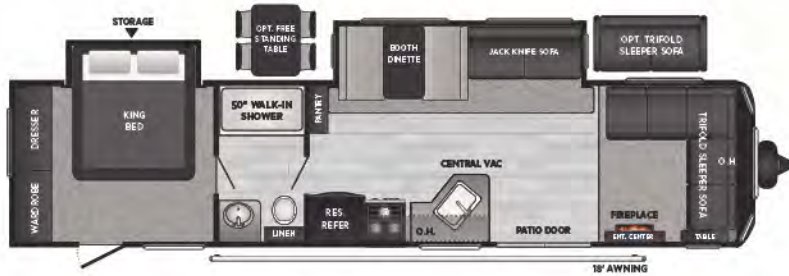

EASTERN • SUPER SLIDE, BUNKROOM, BIKE DOOR

34FKDS WEIGHT 8394 LENGTH 38' 11"

EASTERN • DOUBLE SLIDE, KING BED SLIDE, WASHER/DRYER PREP

38HDS | WEIGHT 8306 | LENGTH 39' 11"

EASTERN • DOUBLE SLIDE, KING BED SLIDE, FRONT BUNKROOM