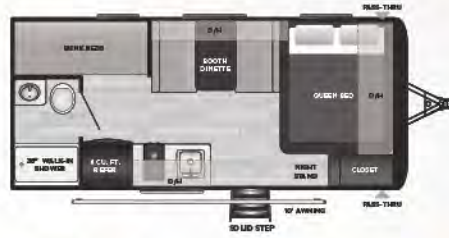

175BH | WEIGHT 3428 | LENGTH 21' 5"

SPORT • NON-SLIDE, SINGLE BUNKS