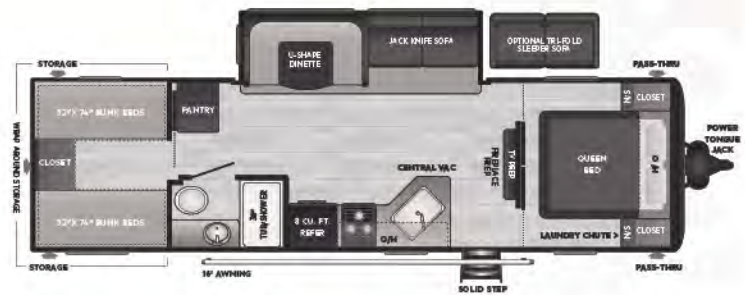

29QBSWE WEIGHT TBD LENGTH TBD

• SUPER SLIDE, FOUR SINGLE BUNKS, LARGE WRAP AROUND EXTERIOR STORAGE